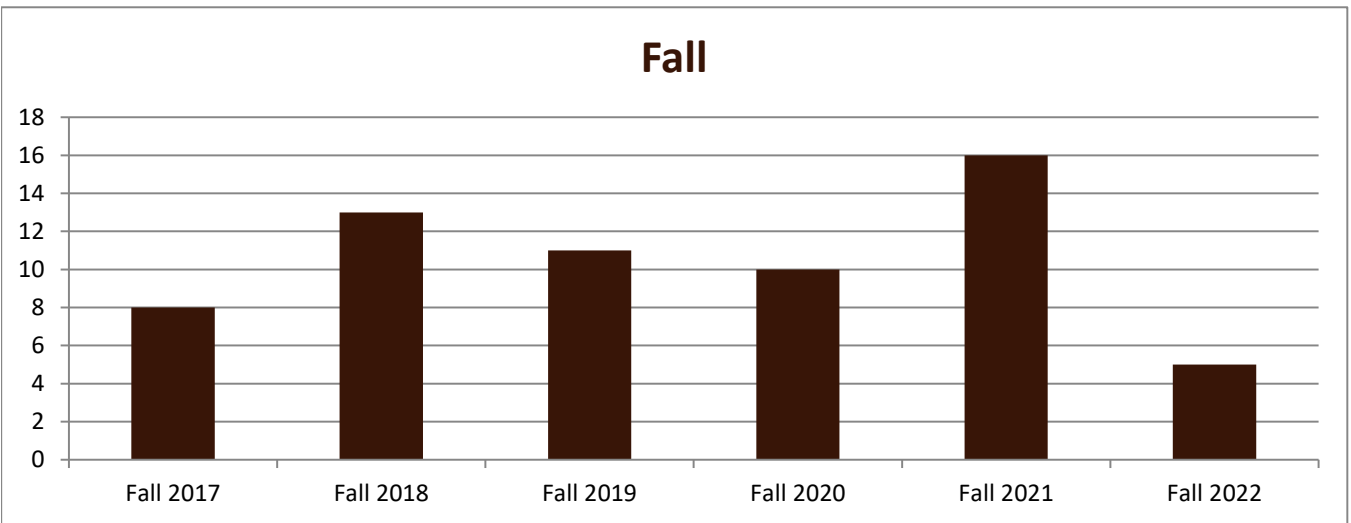

## Enrolled Minors

Academic Years 2017-18 to 2022-23

Using Fall Semester Data (Fall 2017 to Fall 2022) for Term Specific measures

Enrolled by AY & Term	2018	2019	2020	2021	2022	2023
Fall	8	13	11	10	16	5
Spring	6	12	11	14	9	4
Summer	3	1	3	2	2	1
<b>Grand Total</b>	<b>17</b>	<b>26</b>	<b>25</b>	<b>26</b>	<b>27</b>	<b>10</b>