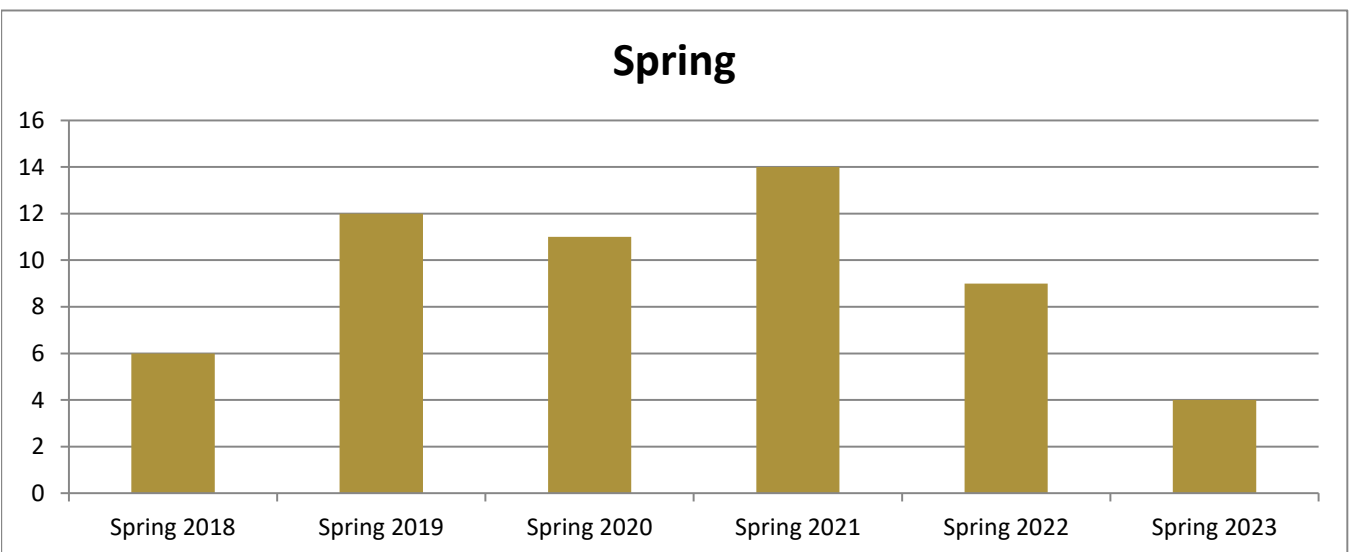

# SMSU Biology Program Data

## Enrolled Minors

Academic Years 2017-18 to 2022-23

Using Fall Semester Data (Fall 2017 to Fall 2022) for Term Specific measures

Enrolled by AY & Term	2018	2019	2020	2021	2022	2023
Fall	8	13	11	10	16	5
Spring	6	12	11	14	9	4
Summer	3	1	3	2	2	1
<b>Grand Total</b>	<b>17</b>	<b>26</b>	<b>25</b>	<b>26</b>	<b>27</b>	<b>10</b>