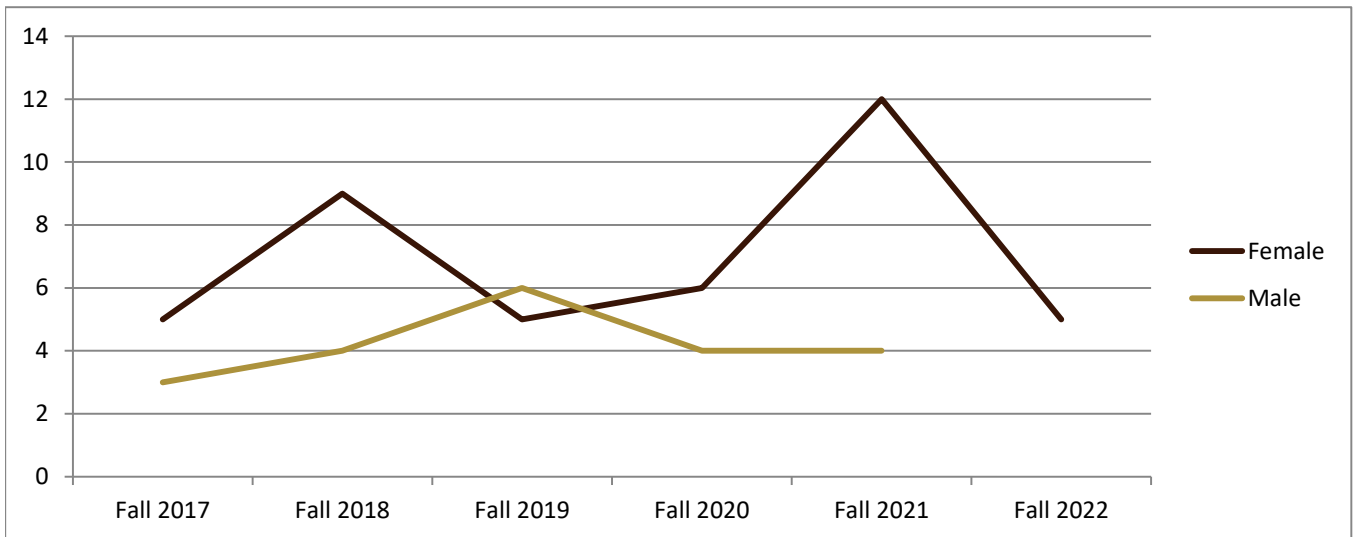

## Enrolled Minors

Academic Years 2017-18 to 2022-23

Using Fall Semester Data (Fall 2017 to Fall 2022) for Term Specific measures

Enrolled by AY & Term	2018	2019	2020	2021	2022	2023
Fall	8	13	11	10	16	5
Spring	6	12	11	14	9	4
Summer	3	1	3	2	2	1
<b>Grand Total</b>	<b>17</b>	<b>26</b>	<b>25</b>	<b>26</b>	<b>27</b>	<b>10</b>

# SMSU Biology Program Data

## Enrolled Minors

Academic Years 2017-18 to 2022-23

Using Fall Semester Data (Fall 2017 to Fall 2022) for Term Specific measures

By Gender	Fall 2017	Fall 2018	Fall 2019	Fall 2020	Fall 2021	Fall 2022
Female	5	9	5	6	12	5
Male	3	4	6	4	4	5
<b>Grand Total</b>	<b>8</b>	<b>13</b>	<b>11</b>	<b>10</b>	<b>16</b>	<b>5</b>